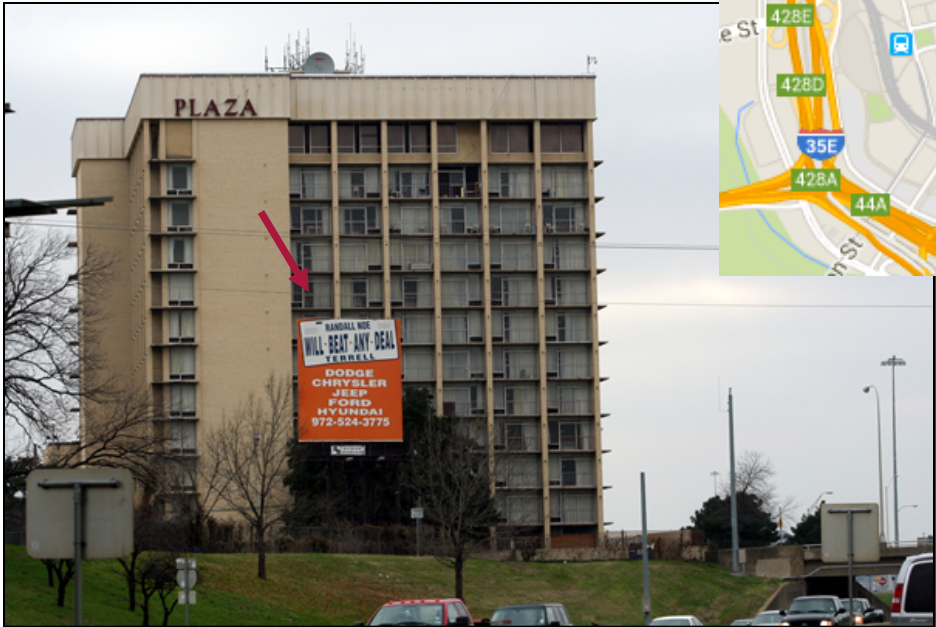

# 1000 I-30 Westbound Downtown Dallas, TX

Size - 26 X 24

\*Advertiser in picture may not be current.\*

Longitude 32.773044

Latitude -96.795039

Traffic Count - 186,000

Please give us a call for pricing and more information at 972-475-6996.