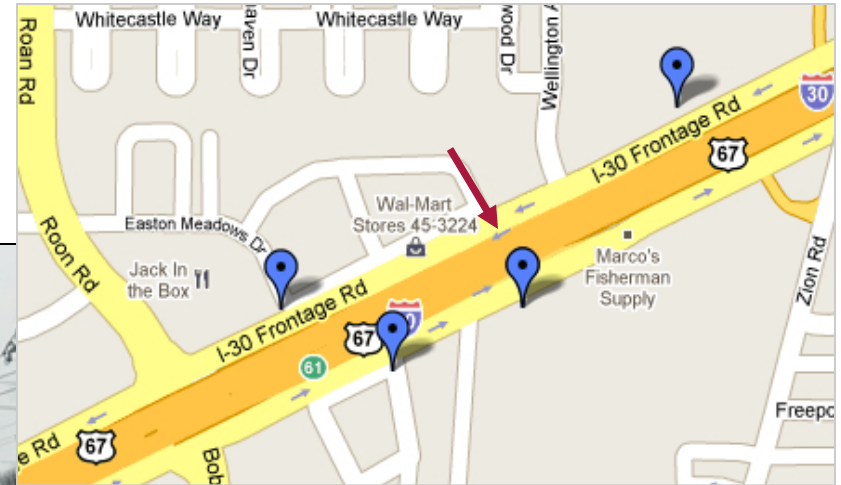

# 580 I-30 Eastbound Garland, TX

Size - 14 X 48

\*Advertiser in picture may not be current.\*

Longitude 32.851392

Latitude -96.565975

Traffic Count - 159,000

Please give us a call for pricing and more information at 972-475-6996.