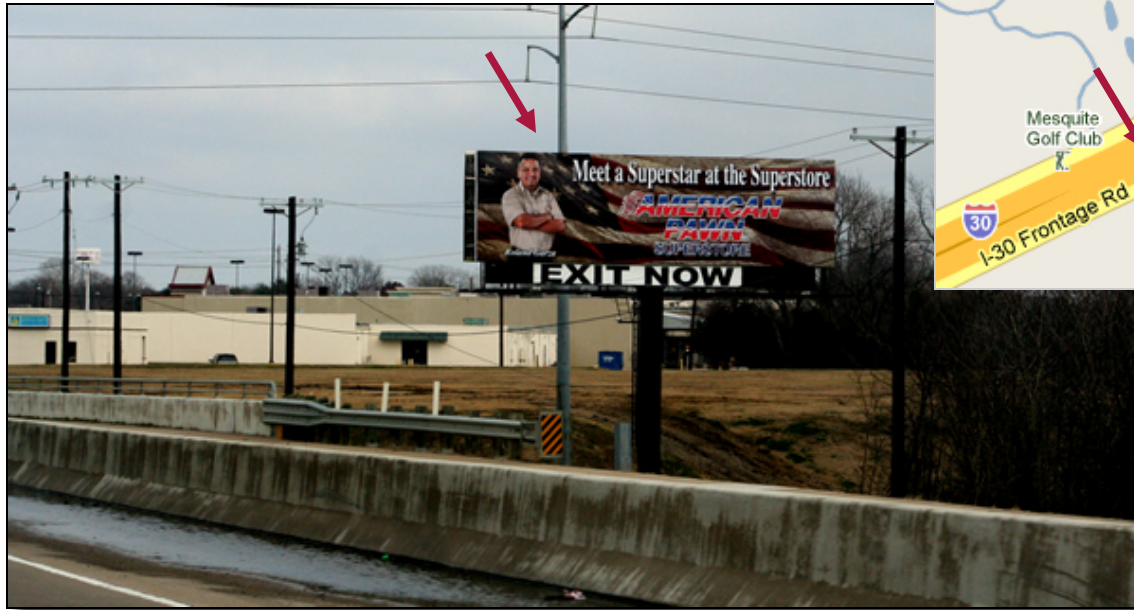

# 720 I-30 Eastbound Garland, TX

Size - 14 X 48

\*Advertiser in picture may not be current.\*

Longitude 32.836917

Latitude -96.601759

Traffic Count - 168,000

Please give us a call for pricing and more information at 972-475-6996.